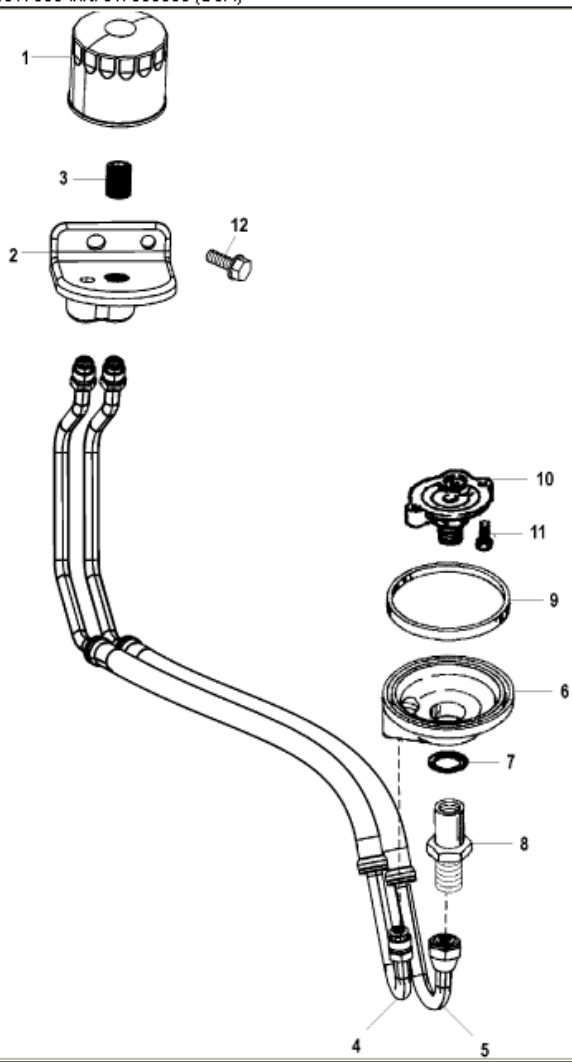

Parts List

1848

Ref	Class	Part	Description	Qty	Comment	Footnote
1	35	802885Q	OIL FILTER	1	(Quicksilver Brand)	
1	35	802885T	OIL FILTER	1	(Mercury Precision Parts Brand)	
2		863732T 1	BRACKET, Oil Filter	1		1
3	22	863485	FITTING, Oil Filter	1		
4	32	864557	HOSE, Oil	1	(From Adaptor)	1
4	32	865055	HOSE, Oil, V Drive	1	(From Adaptor)	1
5	32	864556	HOSE, Oil	1	(To Adaptor)	1
5	32	865056	HOSE, Oil, V Drive	1	(To Adaptor)	1
6	35	818400A 1	ADAPTOR	1		
7	26	42077	SEAL	1		2
8	22	806121	FITTING	1		
9	27	91892	GASKET	1		2
10		53338	VALVE ASSEMBLY, Filter	1		
11	10	54786	SCREW, (.312-18 x 1.250)	2		
12	10	98261	SCREW, (.375-16 x .750)	2		
-	27	861246A98	GASKET SET, Engine Overhaul	1		